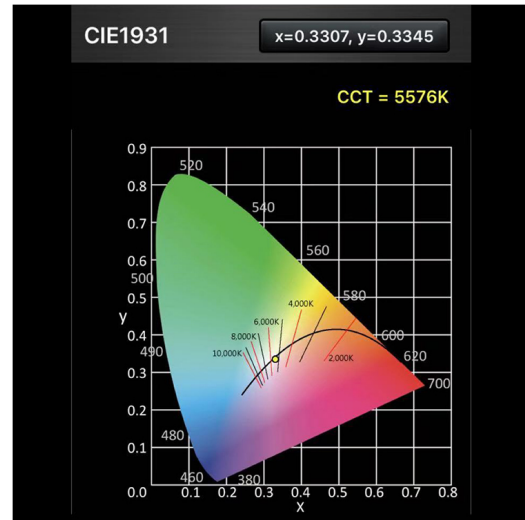

CIE 1931

Photometric data

	1M	2M	3M
3200K	2562 lux / 238 fc	544 lux / 50.5 fc	304 lux / 28.3 fc
4400K	2822lux / 262 fc	606 lux / 56.3 fc	337 lux / 31.3 fc
5600K	3062lux / 290 fc	694 lux / 64.4 fc	387 lux / 35.9 fc

what are included and package

- barndoors and yoke
- AC adapter with V-lock
- Power cable of 4 meters
- DMX XLR 5pins + cable of 5 meters
- Diffution filter
- Safety cable
- Manual
- Portable bag

EURO LIGHT System - 24, rue des Moulins - 95110 SANNOIS - FRANCE

Tel : +33 (0) 1.48.41.52.52 - Fax : +33 (0) 1.48.41.52.54

contact@eurolight-system.com - www.eurolight-system.com