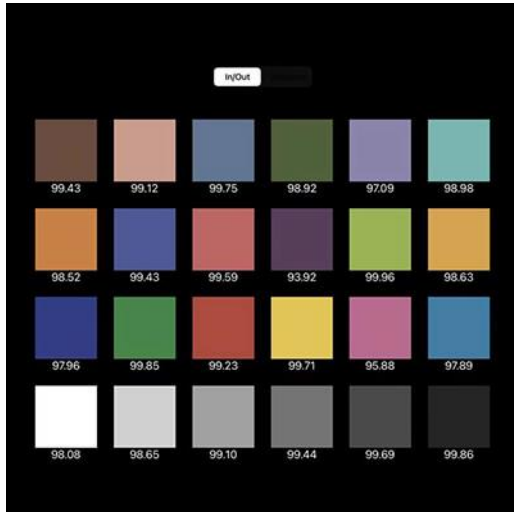

## Full Color LED Panel EP300 RGBW

EP300 RGBW is a 300W full-color panel, specially designed for TV and Film studios. It can be cyclorama lighting too. With flood 180° beam angle, it can reach the brightness of 7300lux @1m at 5600K. The most remarkable is that we developed an aluminum radiator passive cooling design for this 300W RGBW panel. There is no fan, no noise absolutely. With the design of an ultra-thin die-casting aluminum case, the lighting body has a simple and fashionable appearance. To a panel of 300W, it weighs only 9.8kg.

### Photometric data

	1M	2M	3M
<b>2700K</b>	5975 lux / 555 fc	1656 lux / 154 fc	939 lux / 87 fc
<b>5600K</b>	7296 lux / 678 fc	2017 lux / 187 fc	1136 lux / 105 fc
<b>8000K</b>	7313 lux / 679 fc	2028 lux / 188 fc	1142 lux / 106 fc
<b>Red</b>	1262 lux / 117 fc	339 lux / 31 fc	166 lux / 15 fc
<b>Green</b>	3643 lux / 338 fc	959 lux / 89 fc	465 lux / 43 fc
<b>Blue</b>	784 lux / 73 fc	214 lux / 20 fc	105 lux / 9.7 fc