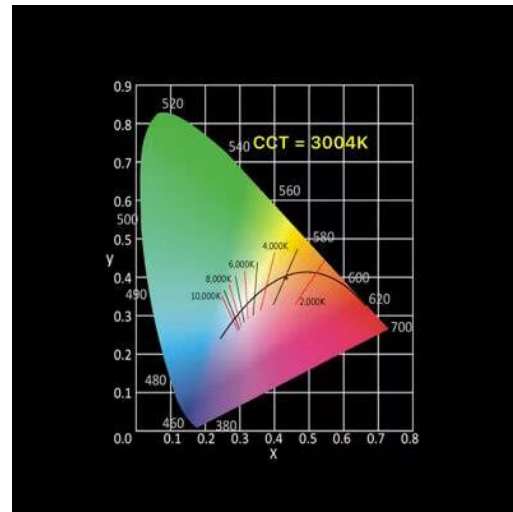

## Full Color LED Panel EP300 RGBW

EP300 RGBW is a 300W full-color panel, specially designed for TV and Film studios. It can be cyclorama lighting too. With flood 180° beam angle, it can reach the brightness of 7300lux @1m at 5600K. The most remarkable is that we developed an aluminum radiator passive cooling design for this 300W RGBW panel. There is no fan, no noise absolutely. With the design of an ultra-thin die-casting aluminum case, the lighting body has a simple and fashionable appearance. To a panel of 300W, it weighs only 9.8kg.

Model	EP300 RGBW
Power	300W max
LED Source	858pcs of RGB LED source, 880pcs of Tungsten LED source, and 880pcs of Daylight LED source
CRI	95+
TLCI	95+
Color Light	Full RGBWW color gamut mixing
CCT	Continuously adjustable 2700K to 8000K
lighting mode x 8	CCT, HSI, RGBW, Tungsten, Sodium Vapor, Metal Halide, Fluorescent, and Street
Special Effect x 7	Storm, Cop Car, Candle Light, Soft Disco, Hard Disco, Monitor, Multi Flash
Filters Effect	10
Cooling system:	Aluminum radiator passive cooling
Beam angle	180° more even and soft light
Dimming	4 kinds of curves,0-100% linearly adjustable
Dimming mode frequency	500Hz-25000Hz optional

DMX512/RDM:	XLR 5pins, 10CH
Working voltage	AC 100-240V, 50-60Hz, DC48V
Dimension	760 x 106 x 415 mm
Weight	9.75kg (w/o Barndoors)

### Photometric data

	1M	2M	3M
<b>2700K</b>	5975 lux / 555 fc	1656 lux / 154 fc	939 lux / 87 fc
<b>5600K</b>	7296 lux / 678 fc	2017 lux / 187 fc	1136 lux / 105 fc
<b>8000K</b>	7313 lux / 679 fc	2028 lux / 188 fc	1142 lux / 106 fc
<b>Red</b>	1262 lux / 117 fc	339 lux / 31 fc	166 lux / 15 fc
<b>Green</b>	3643 lux / 338 fc	959 lux / 89 fc	465 lux / 43 fc
<b>Blue</b>	784 lux / 73 fc	214 lux / 20 fc	105 lux / 9.7 fc